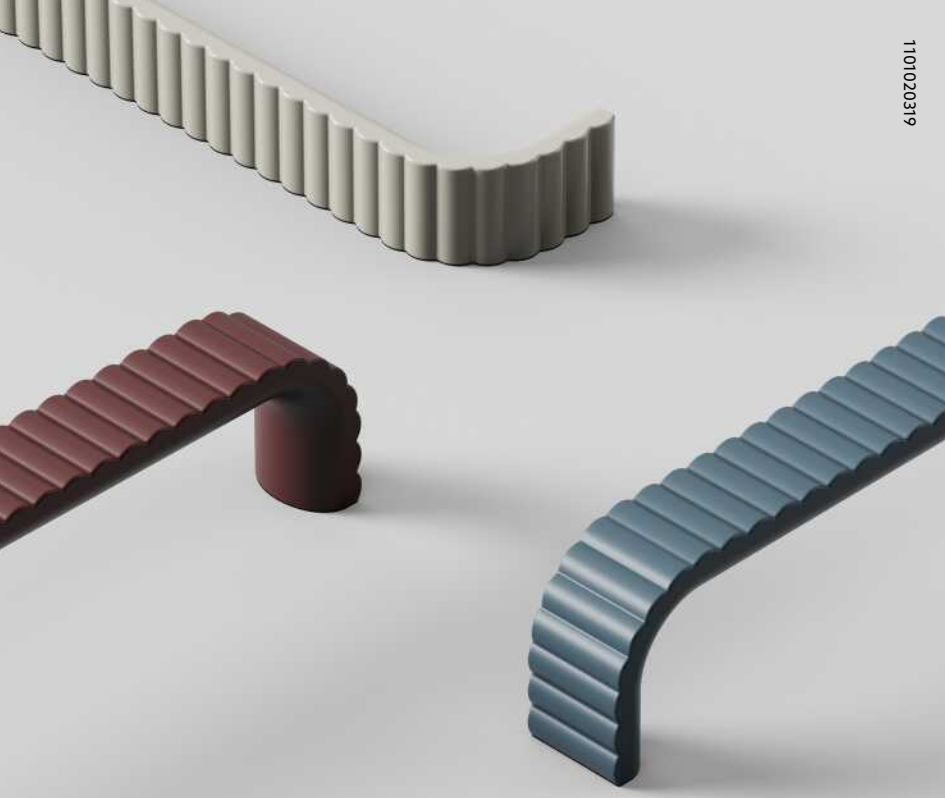

110020319

CONFIDENT COLOUR

Luna | Reference: 556820xxx | Design: Kamper Form

DISCOVER
THE FULL
COLLECTION

Break | Reference: 556720160 | Design: Meneghello Paoelli

Flow | Reference: 557320xxx | Design: Meneghello Paoelli

JOYFUL CONTRAST

Lace | Reference: 557520160 | Design: Hans Sandgren Jakobsen

Colette | Reference: 557720050 | Design: VE2

Volumi | Reference: 700040xxx | Design: Rikke Frost

NEWS COLLECTION 2024

furnipart

RETRO
REFRESHED

Facet | Reference: 459320032 | Design: VE2

Bond | Reference: 557020xxx | Design: Kamper Form

Ciel | Reference: 459220160 | Design: VE2

UPDATING
THE PAST

Tool | Reference: 557220128 | Design: Kamper Form

Punto | Reference: 557620xxx | Design: Meneghello Paoletti

Comet | Reference: 459420200 | Design: Kamper Form

Race | Reference: 557120096 | Design: Steffensen & Würtz