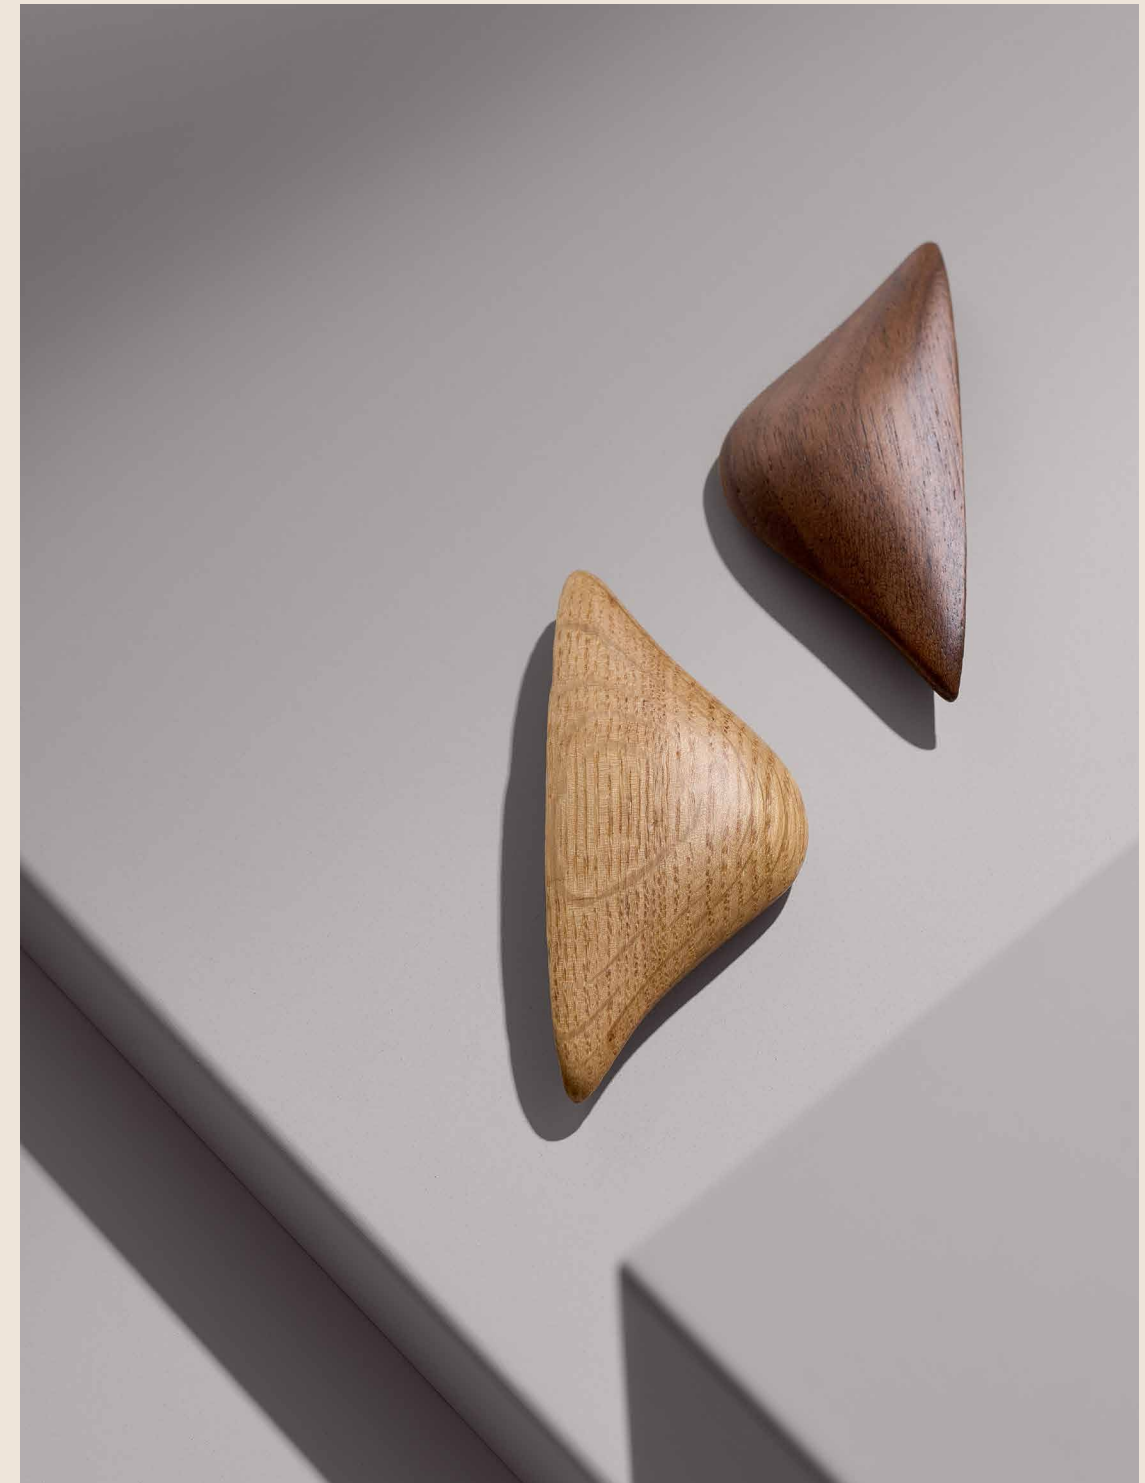

MANTA KNOB

Design Adam Laws

Finish	Reference	C/C	L	W	H	Ø
Oak Clear Lacquered	101390032-052	32	80	26	26	-
Walnut Clear Lacquered	101390032-292	32	80	26	26	-